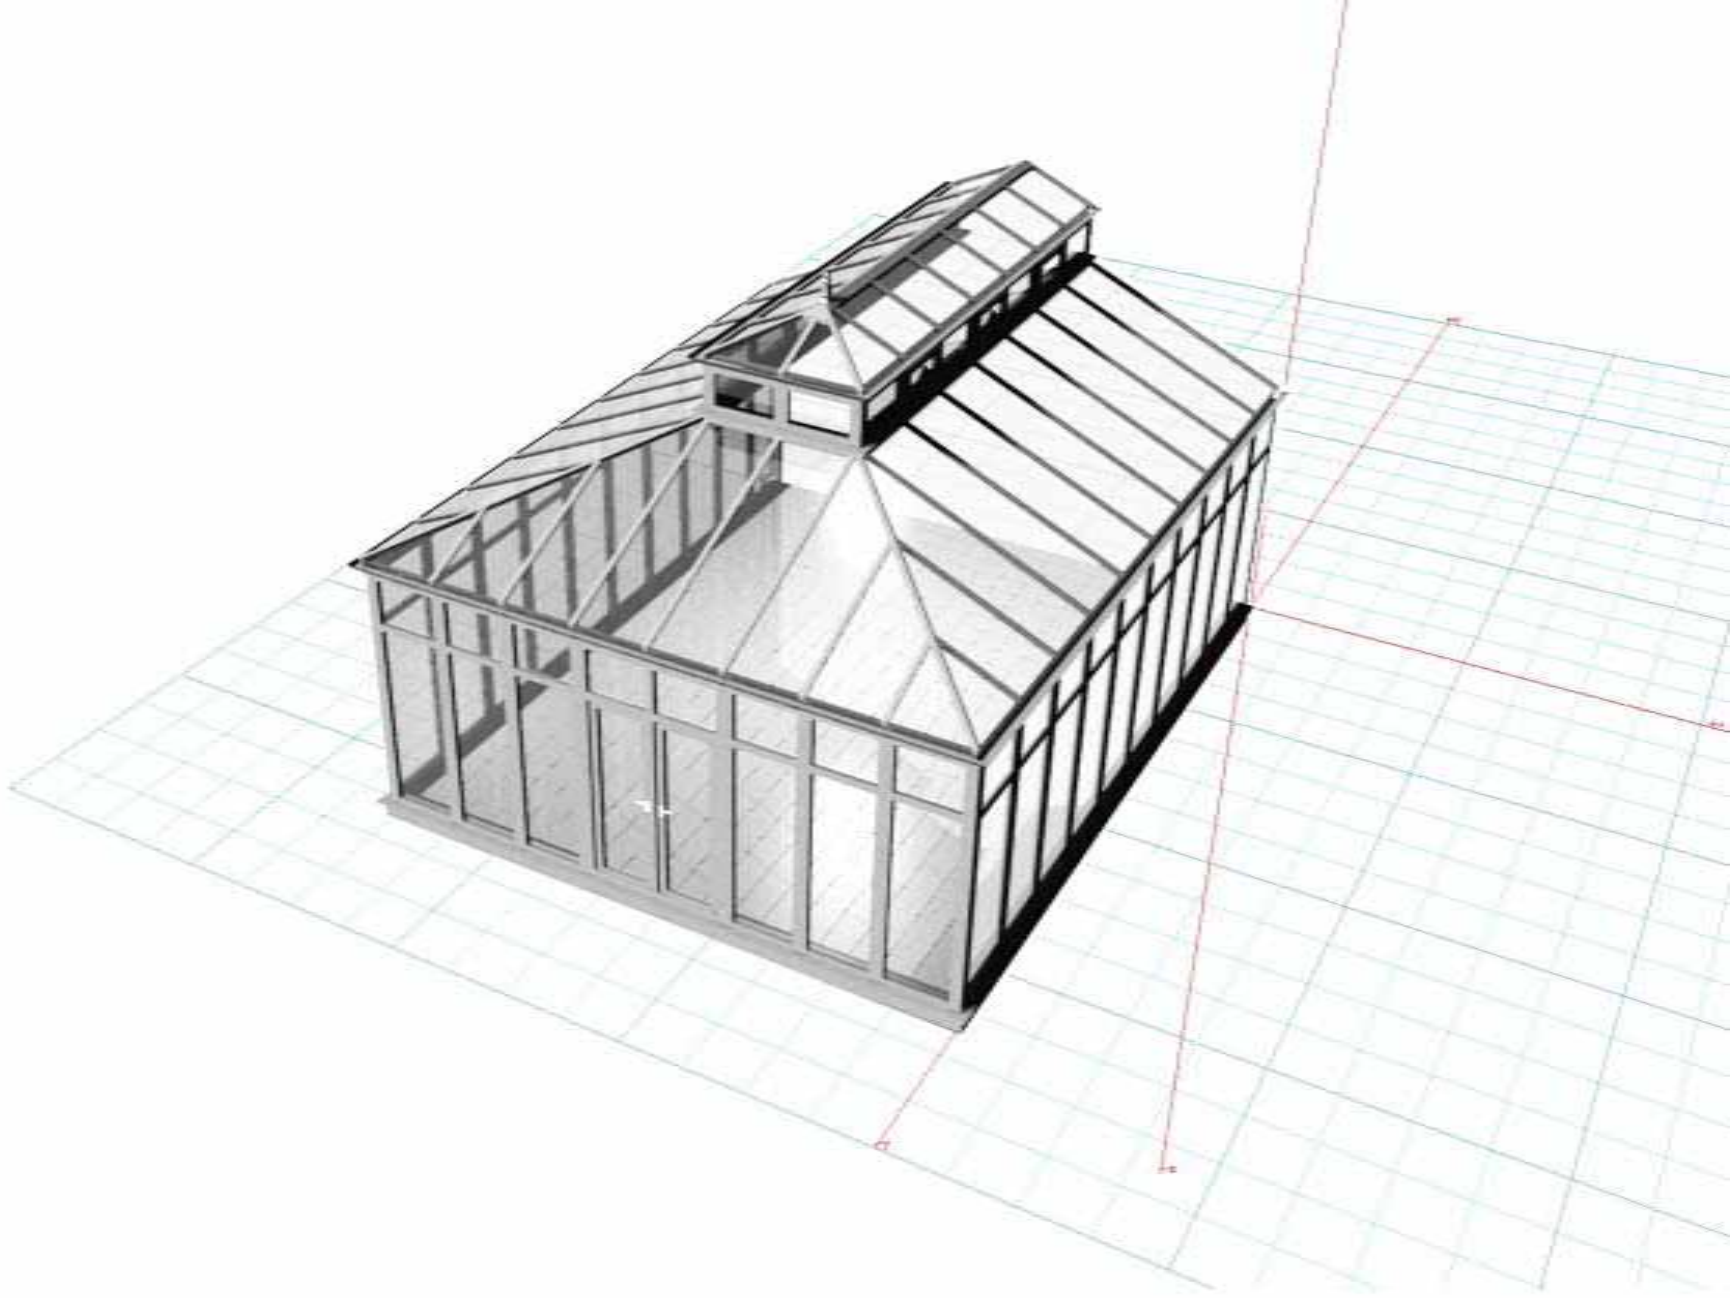

BLUE DIAMOND™
CONSERVATORIES

*From Concept
To Completion*

ANOTHER QUALITY INSTALLATION FROM BLUE DIAMOND CONSERVATORIES

Selected design: Edwardian with additional Lantern roof

3d Model Creation to Assist in Client's Decision Making

BLUE DIAMOND™
CONSERVATORIES

Existing Photograph of Client Home

BLUE DIAMOND™
CONSERVATORIES

3d Visualization of Design Concept

BLUE DIAMOND™
CONSERVATORIES

Prepared Base by Client's Own Nominated General Contractor

BLUE DIAMOND™
CONSERVATORIES

Sill in position + Concrete Piers to support Portal Frame legs

Commencement of Structural Portal Frame Installation

BLUE DIAMOND™
CONSERVATORIES

Continuation of Structural Portal Frame Installation

BLUE DIAMOND™
CONSERVATORIES

Commencement of Side Fenestration Erection

BLUE DIAMOND™
CONSERVATORIES

Side Fenestration with Integrated Structural Mullion Supports

BLUE DIAMOND™
CONSERVATORIES

Continuation of Side fenestration Erection