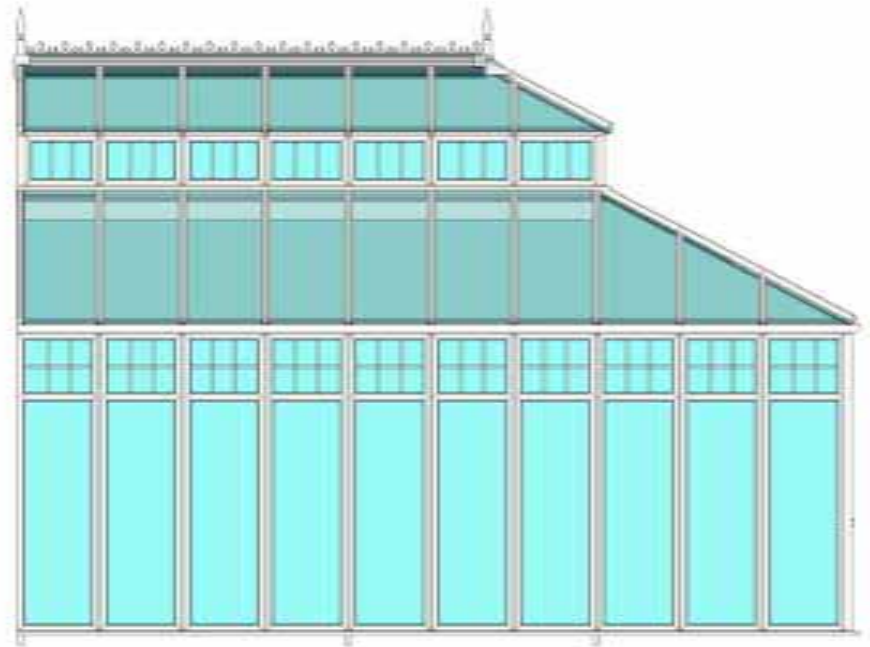

BLUE DIAMOND™
CONSERVATORIES

*From Concept
To Completion*

ANOTHER QUALITY INSTALLATION FROM BLUE DIAMOND CONSERVATORIES

Selected design: Edwardian with additional Lantern roof

3d Model Creation to Assist in Client's Decision Making

BLUE DIAMOND™
CONSERVATORIES

Existing Photograph of Client Home

BLUE DIAMOND™
CONSERVATORIES

3d Visualization of Design Concept

BLUE DIAMOND™
CONSERVATORIES

Prepared Base by Client's Own Nominated General Contractor