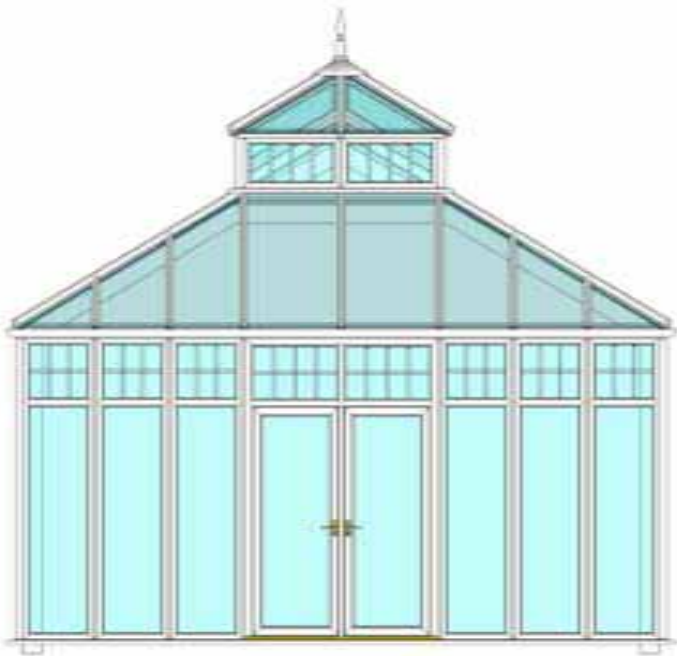

BLUE DIAMOND™
CONSERVATORIES

*From Concept
To Completion*

ANOTHER QUALITY INSTALLATION FROM BLUE DIAMOND CONSERVATORIES

Selected design: Edwardian with additional Lantern roof

3d Model Creation to Assist in Client's Decision Making

BLUE DIAMOND™
CONSERVATORIES

Existing Photograph of Client Home

BLUE DIAMOND™
CONSERVATORIES

3d Visualization of Design Concept

BLUE DIAMOND™
CONSERVATORIES

Prepared Base by Client's Own Nominated General Contractor